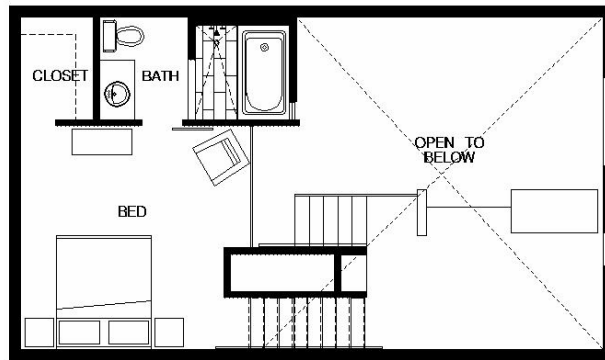

Glasswing (B1)

One Bedroom with Home Office/One and a Half Bath

mezzanine level

first level

Units #106, 107

\$234,900