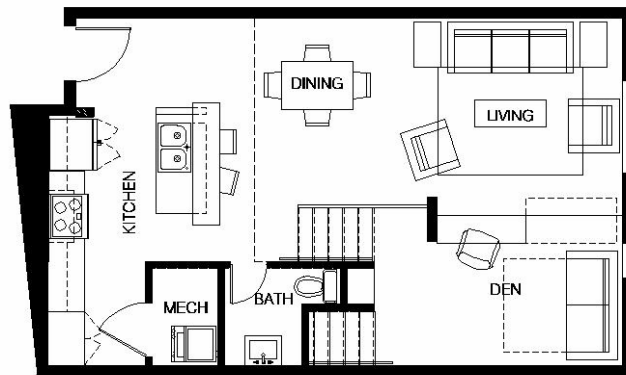

Glasswing (B1)

One Bedroom with Home Office/One and a Half Bath

mezzanine level

first level

Units #106, 107

\$234,900