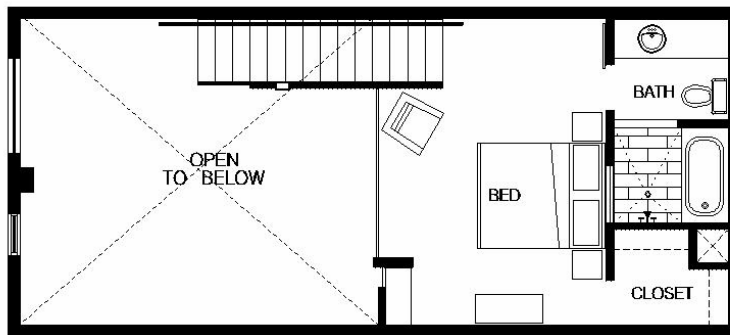

MARBLE
at Inman Park

Monarch (A1)

One Bedroom with Home Office/Two Bath

mezzanine level

first level

Units # 112*, 113, 115, 116

\$239,900

*Add \$3k for upgrades – Unit 112 \$242,900