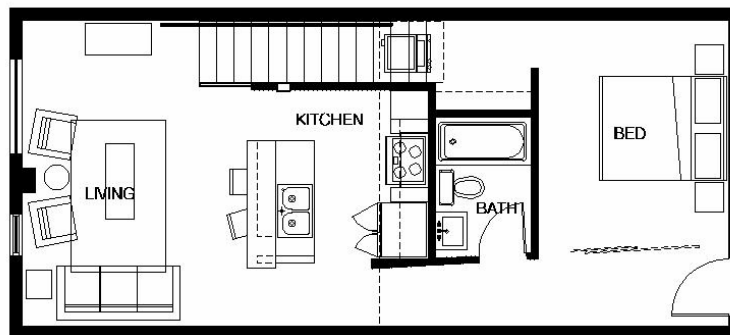

MARBLE
at Inman Park

Monarch (A1)

One Bedroom with Home Office/Two Bath

mezzanine level

first level

Units # 112*, 113, 115, 116

\$239,900

*Add \$3k for upgrades – Unit 112 \$242,900